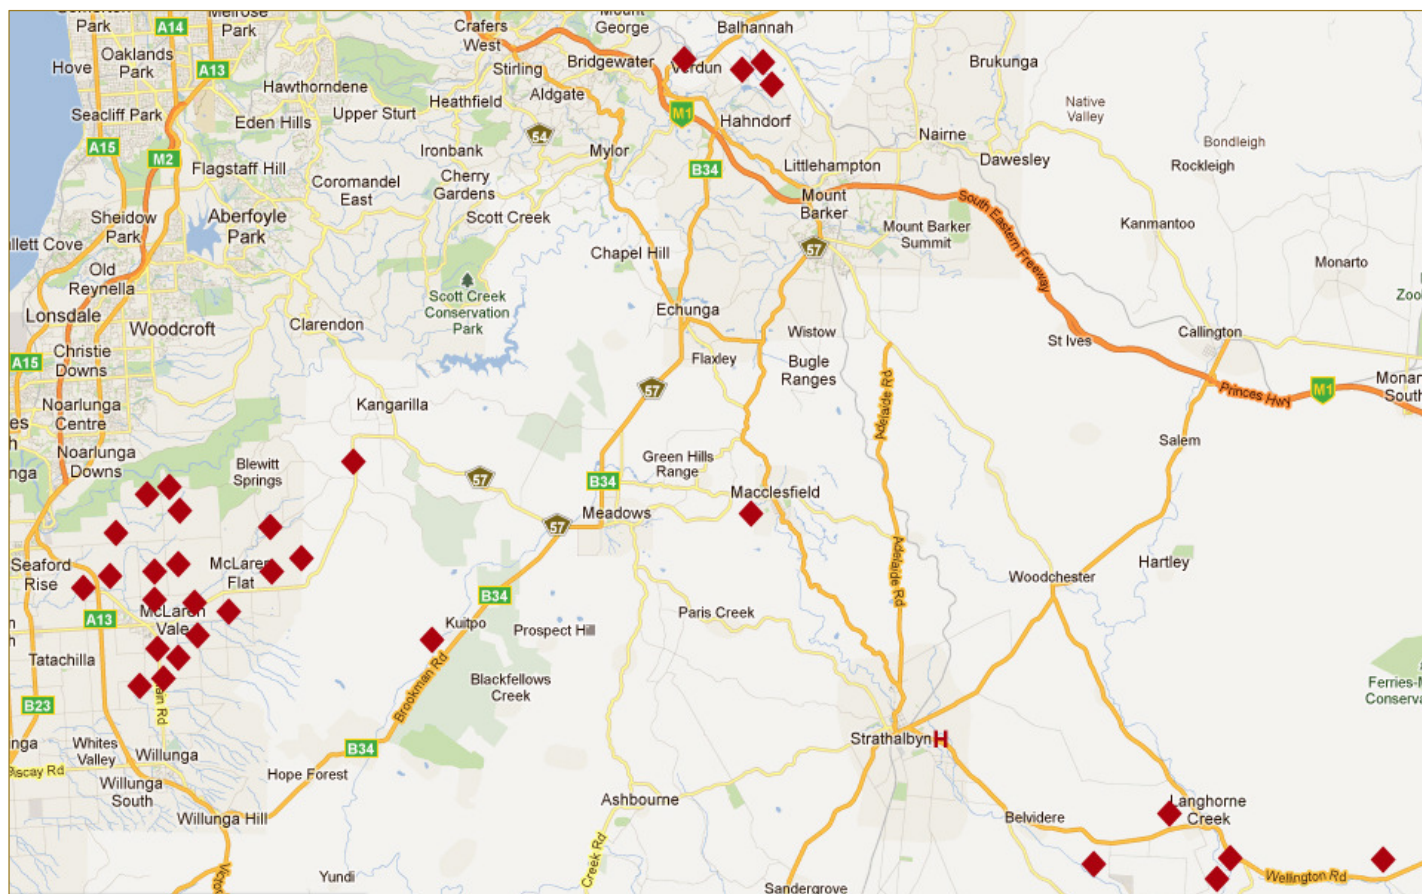

Southcoast Helicopters Winery Tours

Langhorne Creek Region

Angas Plains Wines

Lot 52 Angas Plains Rd
(off Langhorne Creek Rd)
Langhorne Creek
Ph (08) 8537 3159 or 0438 754 350
Fax (08) 8537 3353
E admin@angasplainswines.com.au
W www.angasplainswines.com.au